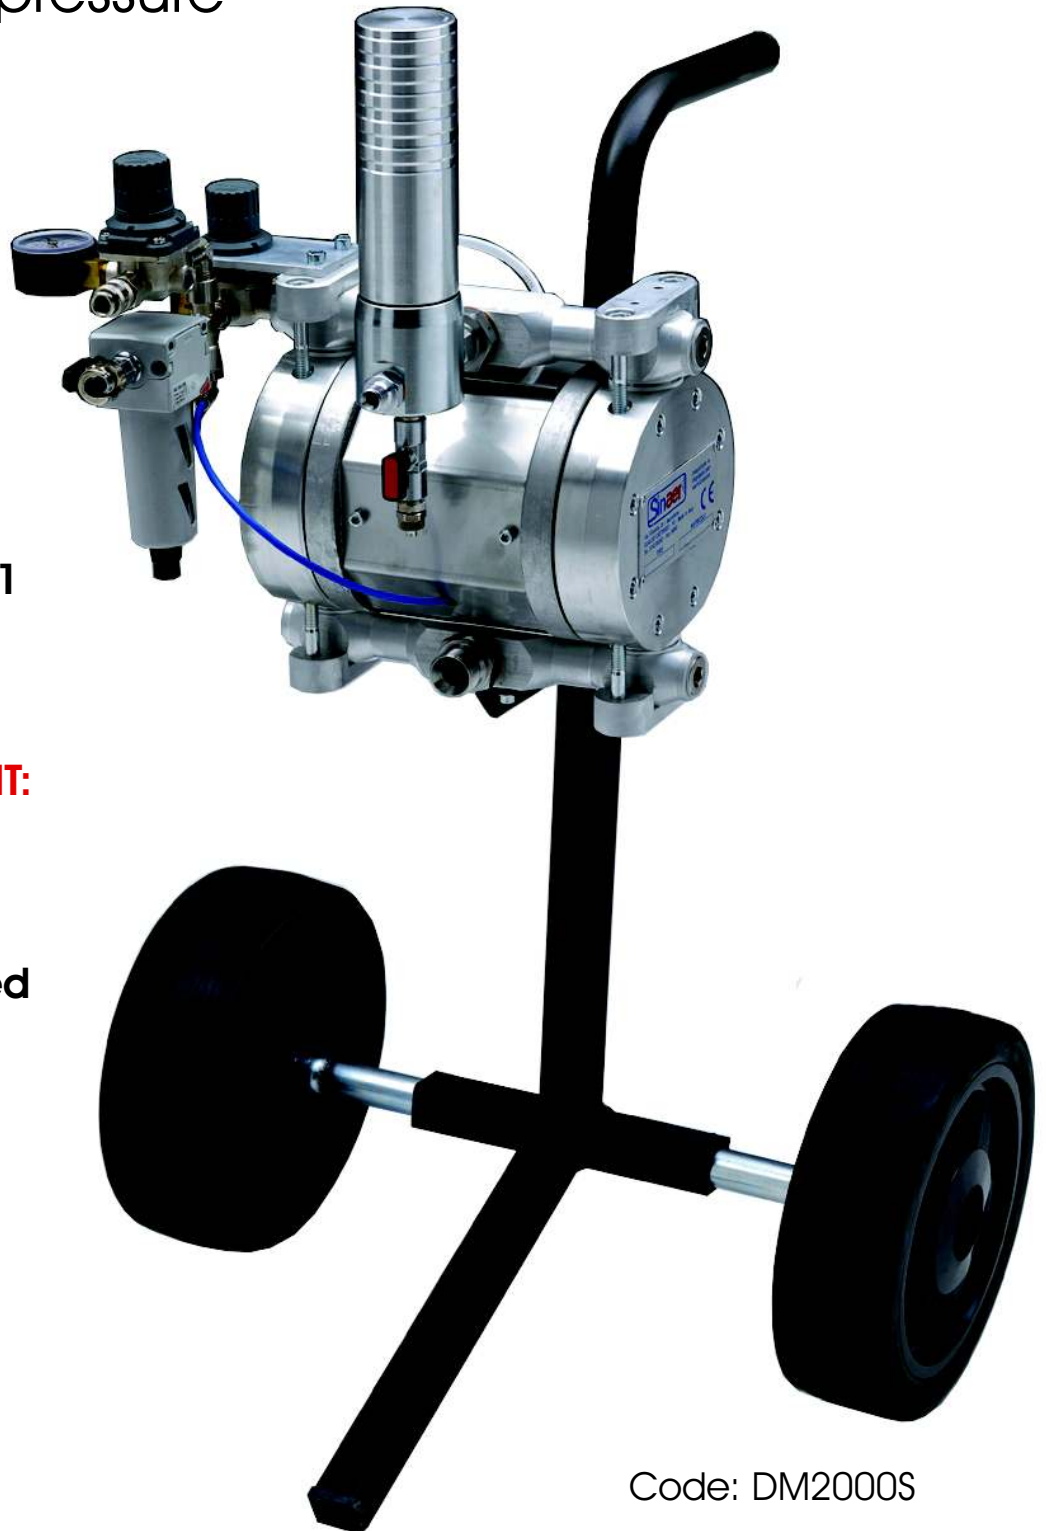

DM 2000 S

Double diaphragm air-powered sprayer for low pressure

TECHNICAL FEATURES:

Flow rate: 25 lt./min.

Max. pressure: 7 bar

Compression ratio: 1:1

BASIC ACCESSORIES KIT:

- Spray gun M71
- Low-pressure coupled paint hose 10 mt.
- Suction and recycle system

Code: DM2000S